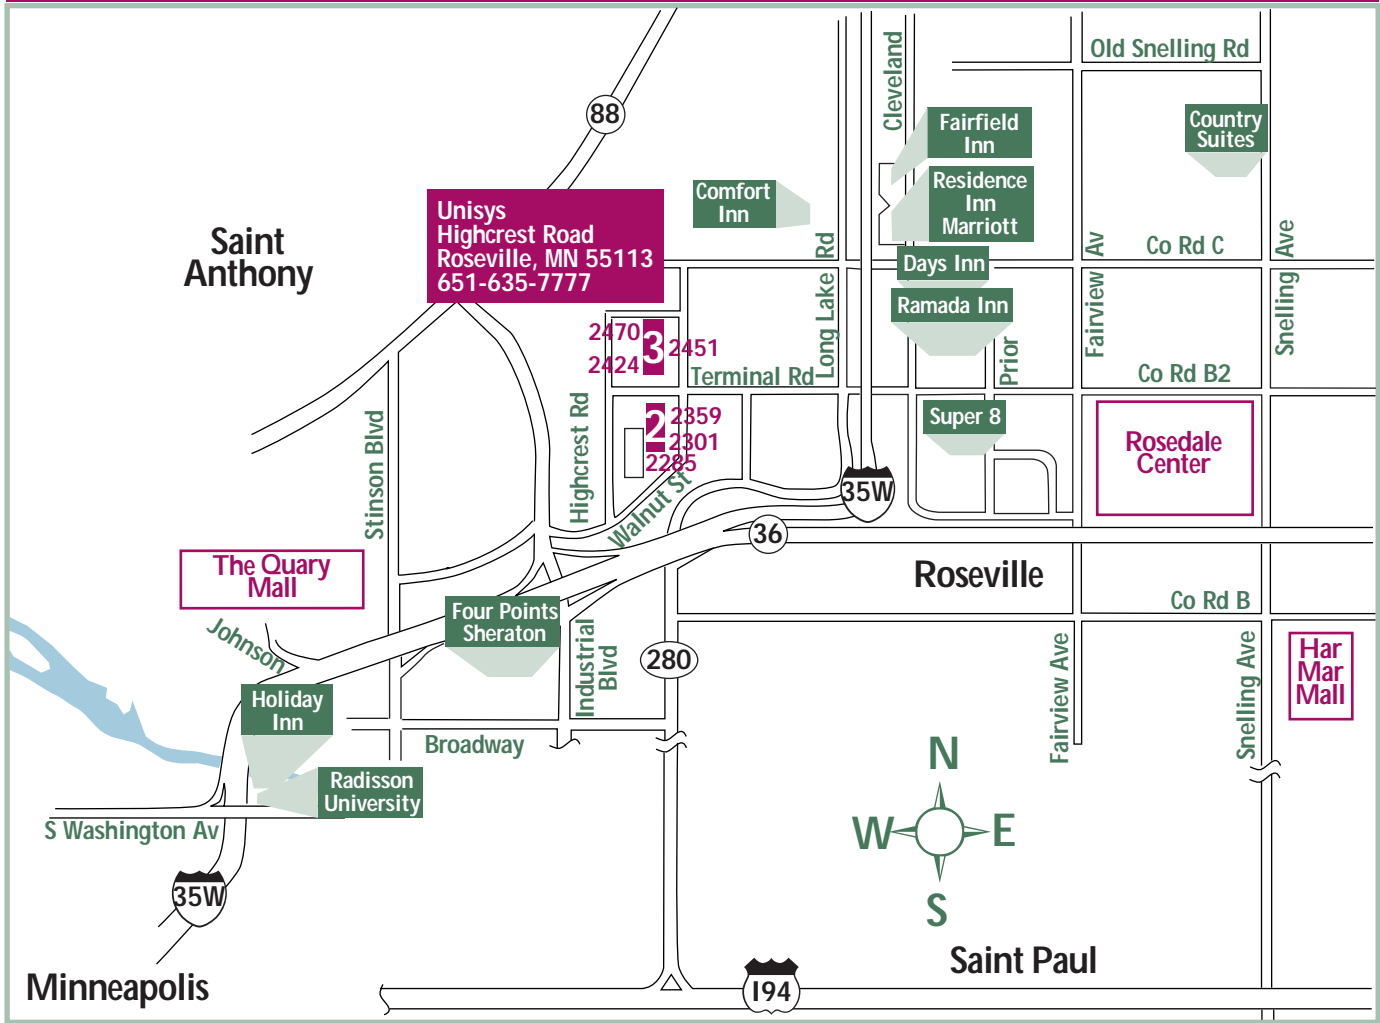

Area Hotels and Airport Map

Airport to Unisys in Roseville

Follow Highway 5 to Highway 62 to Interstate 35W toward Minneapolis exit on Industrial Blvd. turn left on Industrial Blvd.

(See detailed map above)
Go 2 blocks to Walnut turn right on Walnut, at the Y in the road turn left onto Highcrest Road and proceed through parking lot to Building 3, entrance 5.

Area Hotels

Comfort Inn 2715 Long Lake Rd Roseville, MN 651-636-5800	Holiday Inn 1500 Washington Av S Minneapolis, MN 612-333-4646
Contry Suites 2905 Snelling Av N Roseville, MN 651-628-3500	Radisson University 615 Washington Av S Minneapolis, MN 612-379-8888
Days Inn 2550 N Cleveland Av Roseville, MN 651-636-6730	Ramada Inn 2540 N. Cleveland Av Roseville, MN 651-636-4567
Fairfield Inn 3045 Centre Pointe Dr Roseville, MN 651-636-7869	Residence Inn Marriott 2985 Centre Pointe Dr Roseville, MN 651-636-0680
Four Points Sheraton 1330 Industrial Blvd. Minneapolis, MN 612-331-1900	Super 8 2401 Prior Av Roseville, MN 651-636-8888